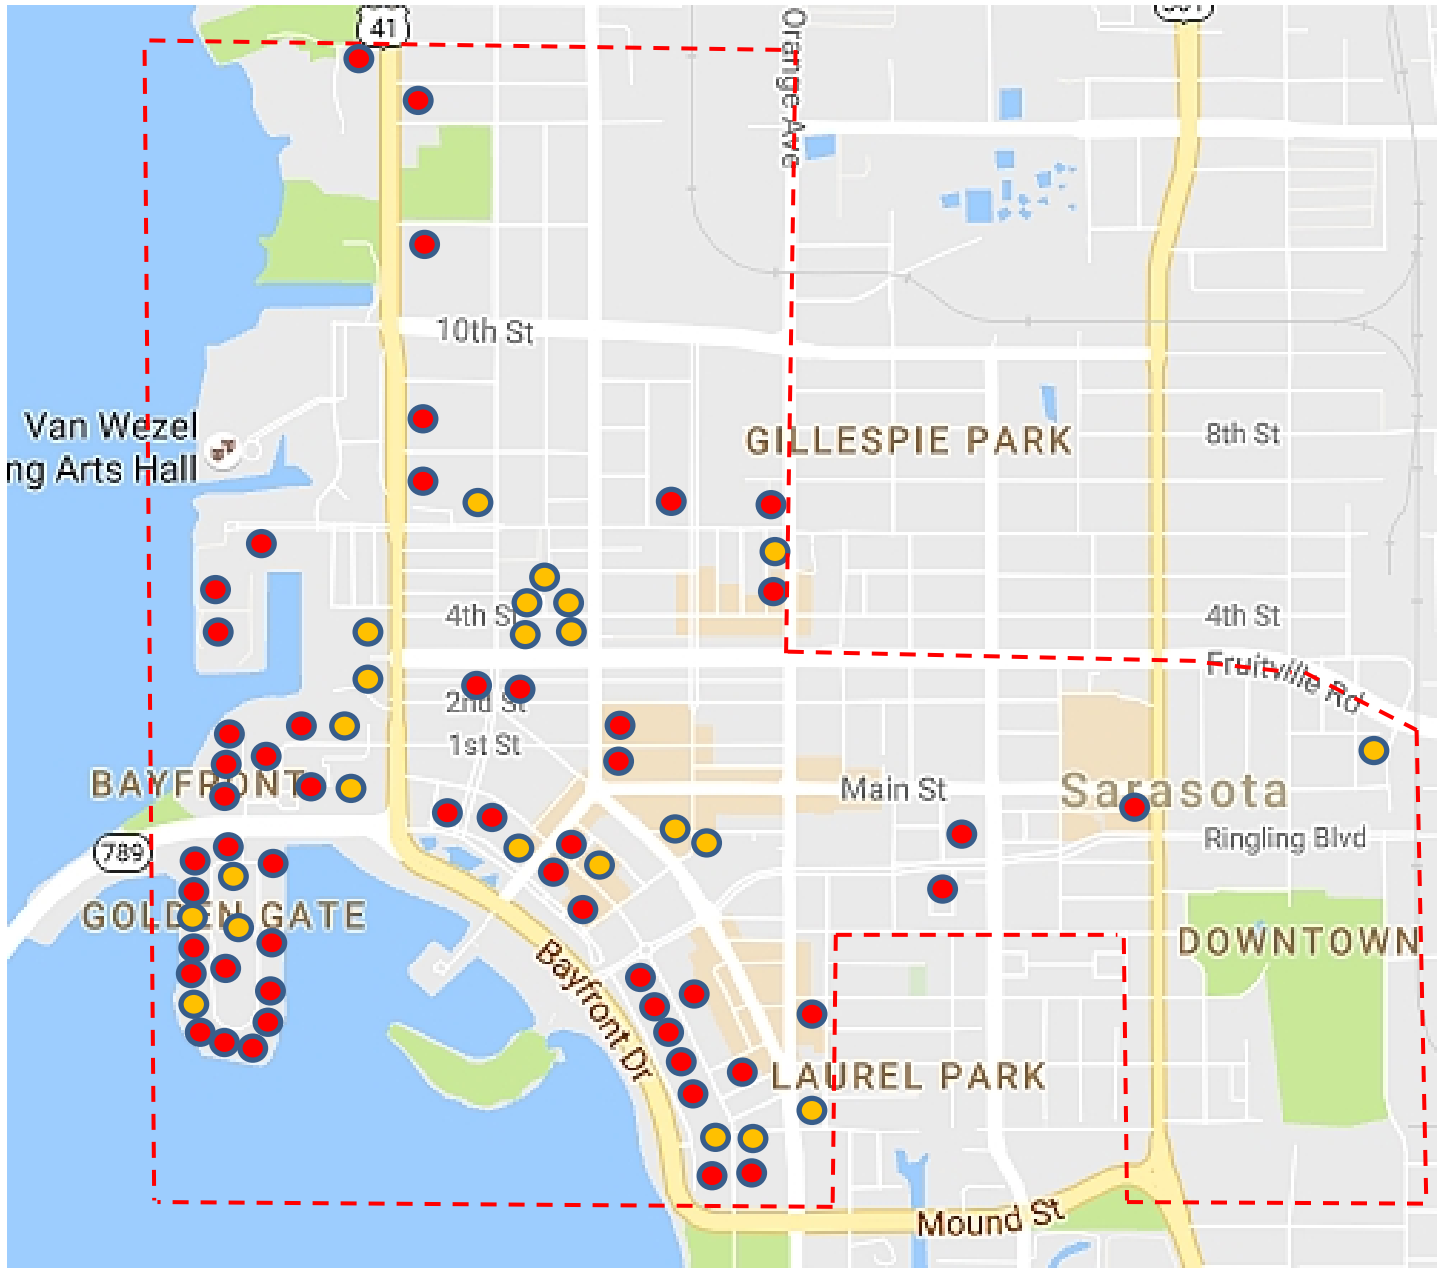

**DOWNTOWN SARASOTA CONDOMINIUM ASSOCIATION
NEIGHBORHOOD OVERLAY
Bay To School Avenue; 14th Street To Mound**

- Existing Condos/Townhouses
- Developing/Future Condos/Townhouses